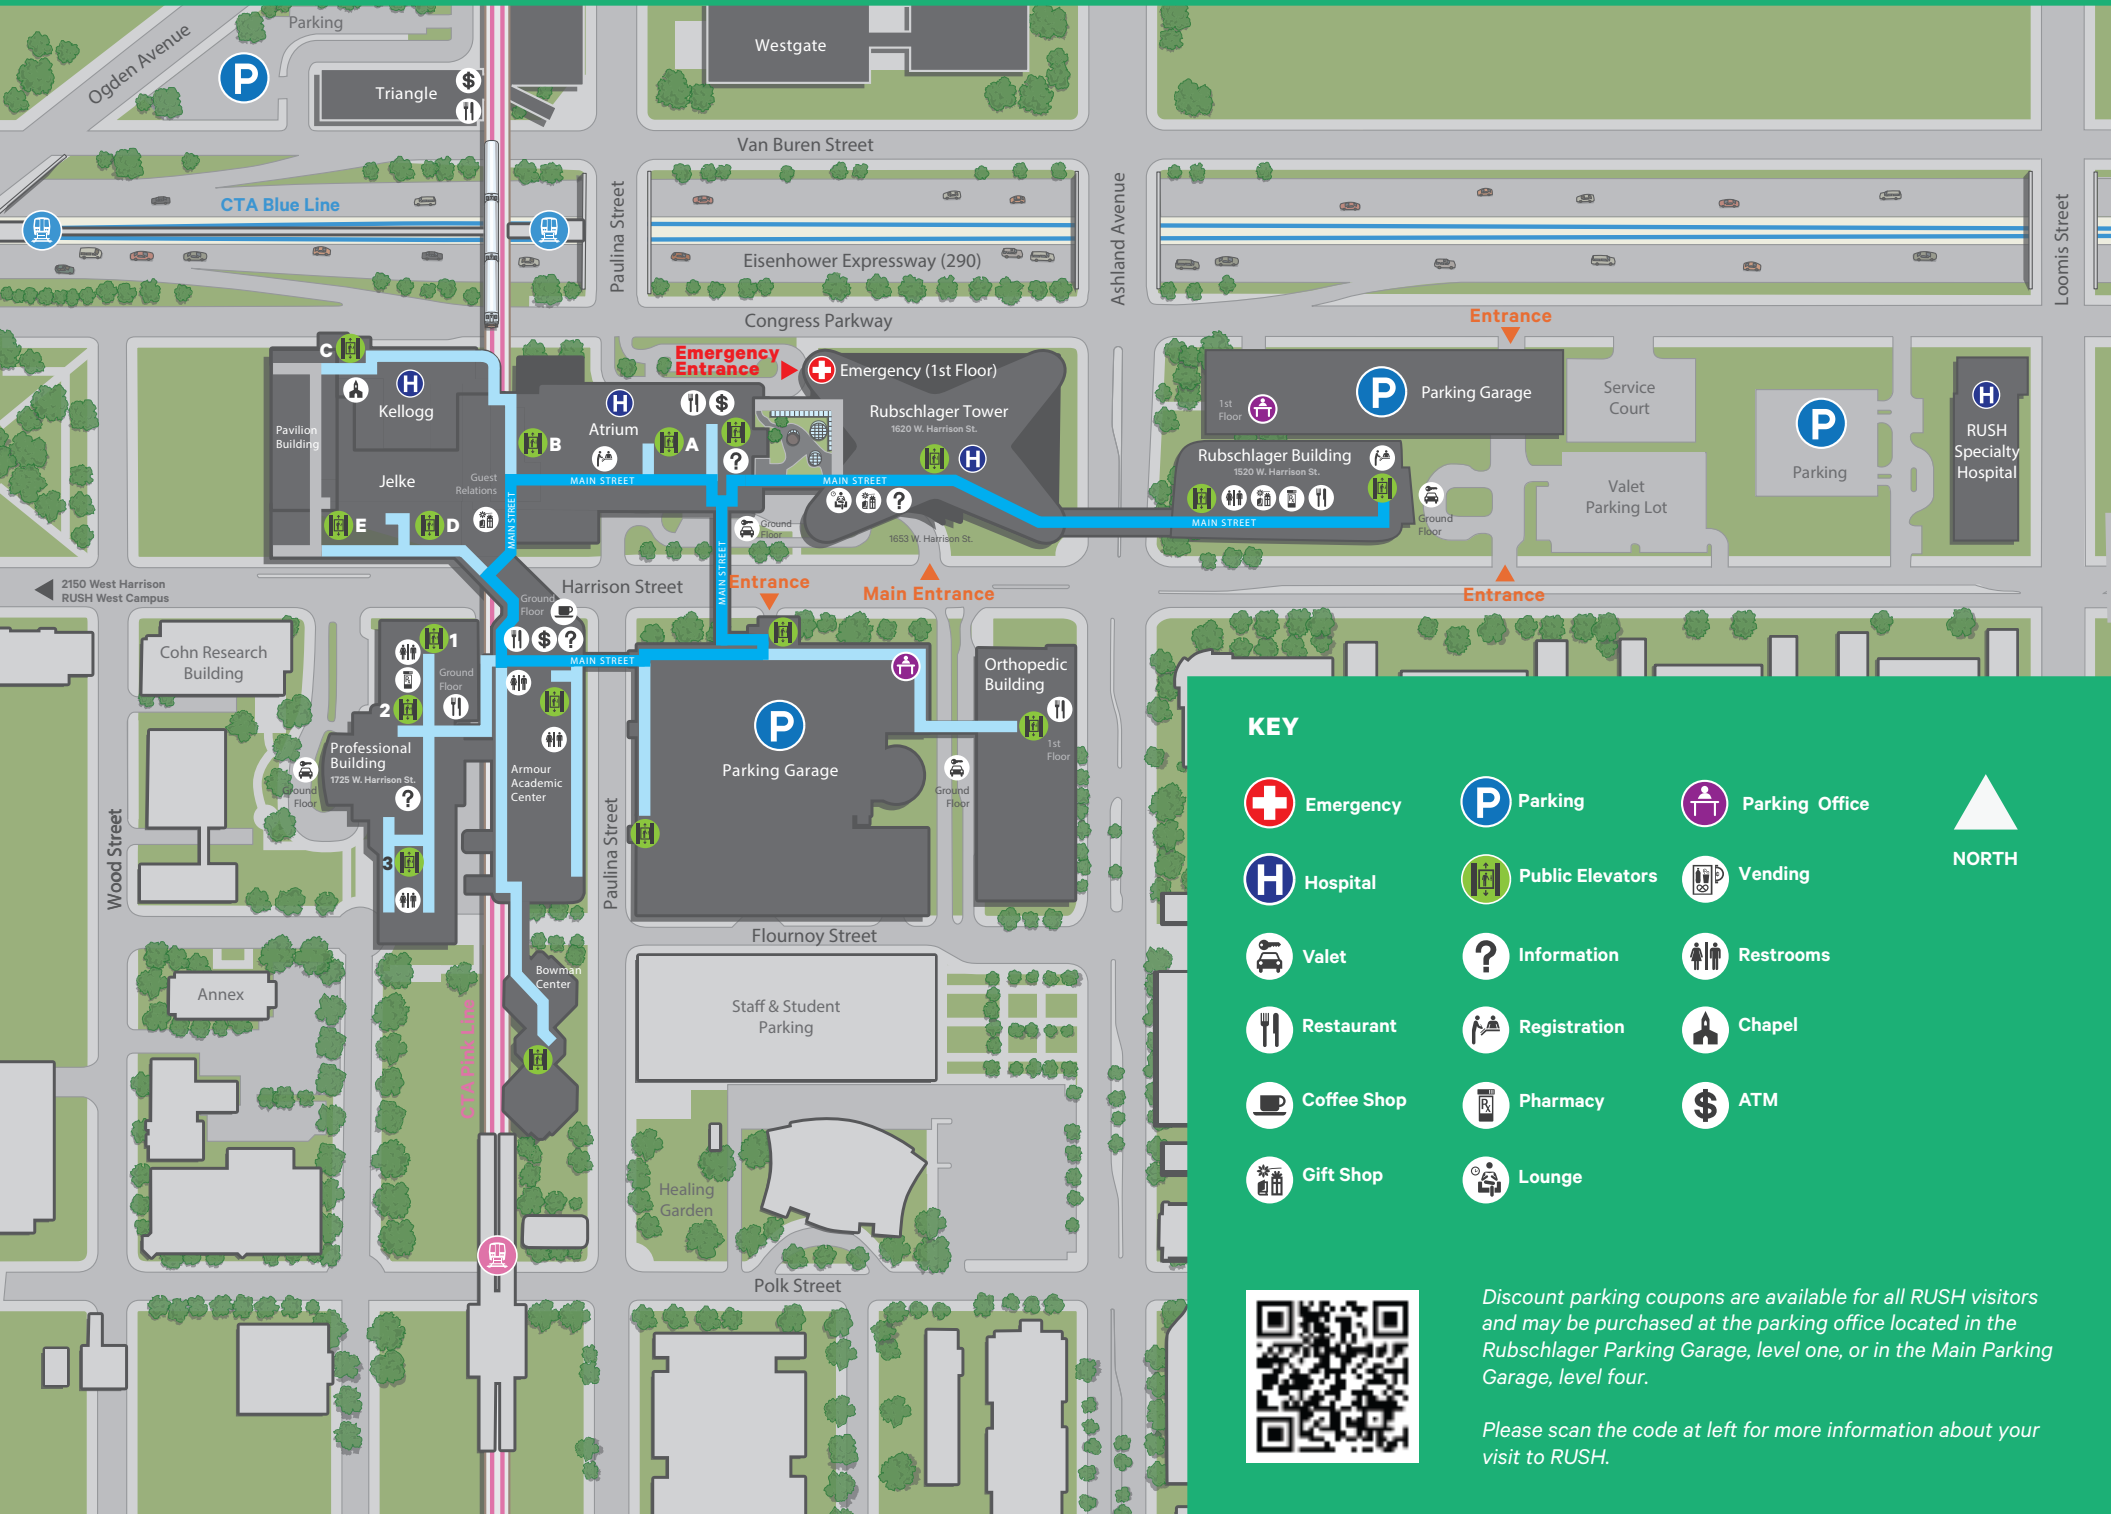

Getting Around RUSH University Medical Center

KEY

- Emergency
- Parking
- Parking Office
- NORTH
- Hospital
- Public Elevators
- Vending
- Valet
- Information
- Restrooms
- Restaurant
- Registration
- Chapel
- Coffee Shop
- Pharmacy
- ATM
- Gift Shop
- Lounge

Discount parking coupons are available for all RUSH visitors and may be purchased at the parking office located in the Rubschlager Parking Garage, level one, or in the Main Parking Garage, level four.

Please scan the code at left for more information about your visit to RUSH.